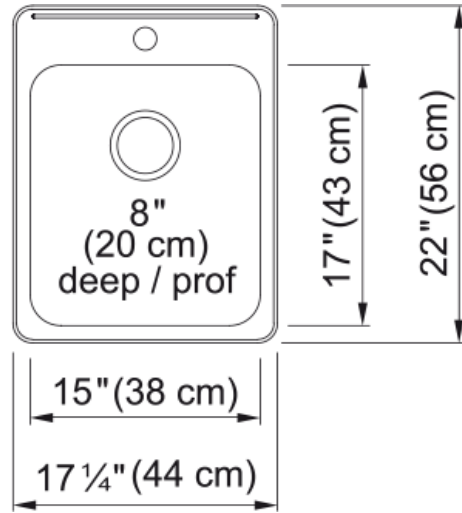

# Steel Queen Drop In Sink QSLA2217-8-1N | 101.0620.215

### Product Dimensions

Exterior size: right to left	17.248
Exterior size: front to back	21.969
Large bowl size: right to left	15
Large bowl size: front to back	17.008
Large bowl: depth	7.992

### Installation

Minimum cabinet size	21"
----------------------	-----

### Product specifications

Installation type	Topmount / drop in
Drain hole	3 1/2"
Position of drainer	No drainer